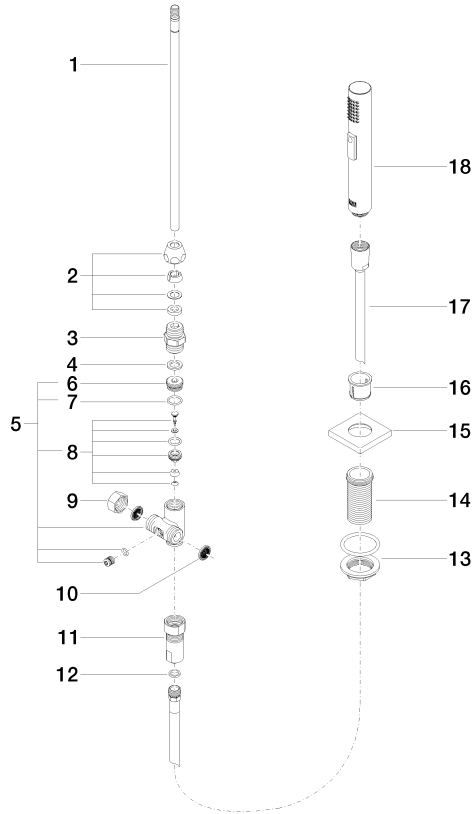

**Rinsing spray set - Chrome**

LOT

27 722 970

- with angular rosette
- spray flow
- automatic spout/shower diverter
- height of mixer 189 mm
- hole diameter rinsing spray 32mm
- fabric braided hose 1500 mm
- sprayface with anti-scaling system
- lead-free

27 722 970

mm [inches]

Flow rate chart

Certificates

Belgaqua\_21-027- 27\_3. LGA\_29572. IAPMO\_6397. LGA\_38645.

# Rinsing spray set - Chrome

LOT

27 722 970

Parts for other finishes can be found here: Brushed Platinum

## Spare parts list

No.	Item Number	Name	Quantity used	Delivery time
1	04 24 02 046 01-07	pipe	1	10
2	90 23 30 040 00-00	threaded connector	1	10
3	90 24 03 168 00 90	nipple	1	2
4	90 14 20 002 00 90	seal	1	2
5	90 17 09 046 10 90	diverter	1	2
6	09 24 04 112 10 90	nipple	1	2
7	90 14 10 033 00 90	seal	1	2
8	90 21 10 031 10 90	diverter	1	2
9	04 21 02 006 00 92	cap	1	2
10	09 23 01 039 90	sieve	2	2
11	90 24 03 241 00 90	nipple	1	2
12	90 14 20 019 00 90	seal	1	2
13	04 23 10 032 46 90	fixing set	1	2
14	09 30 01 090-07	sleeve	1	30
16	90 18 40 085 00 90	sleeve	1	2
17	90 30 02 062 00-00	hose	1	2
18	04 12 11 158 00-00	shower	1	10